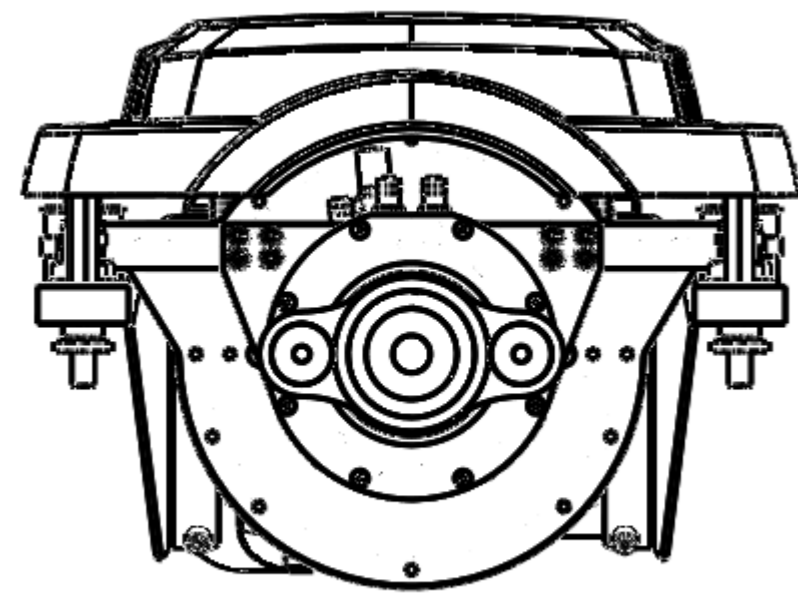

DEEP BLUE with drive shaft CV10
and thrust bearing B10

DETAIL A
MAßSTAB 1:2

DEEP BLUE with drive shaft CV15
and thrust bearing B10

Torqueedo
Deep Blue 80i 1400