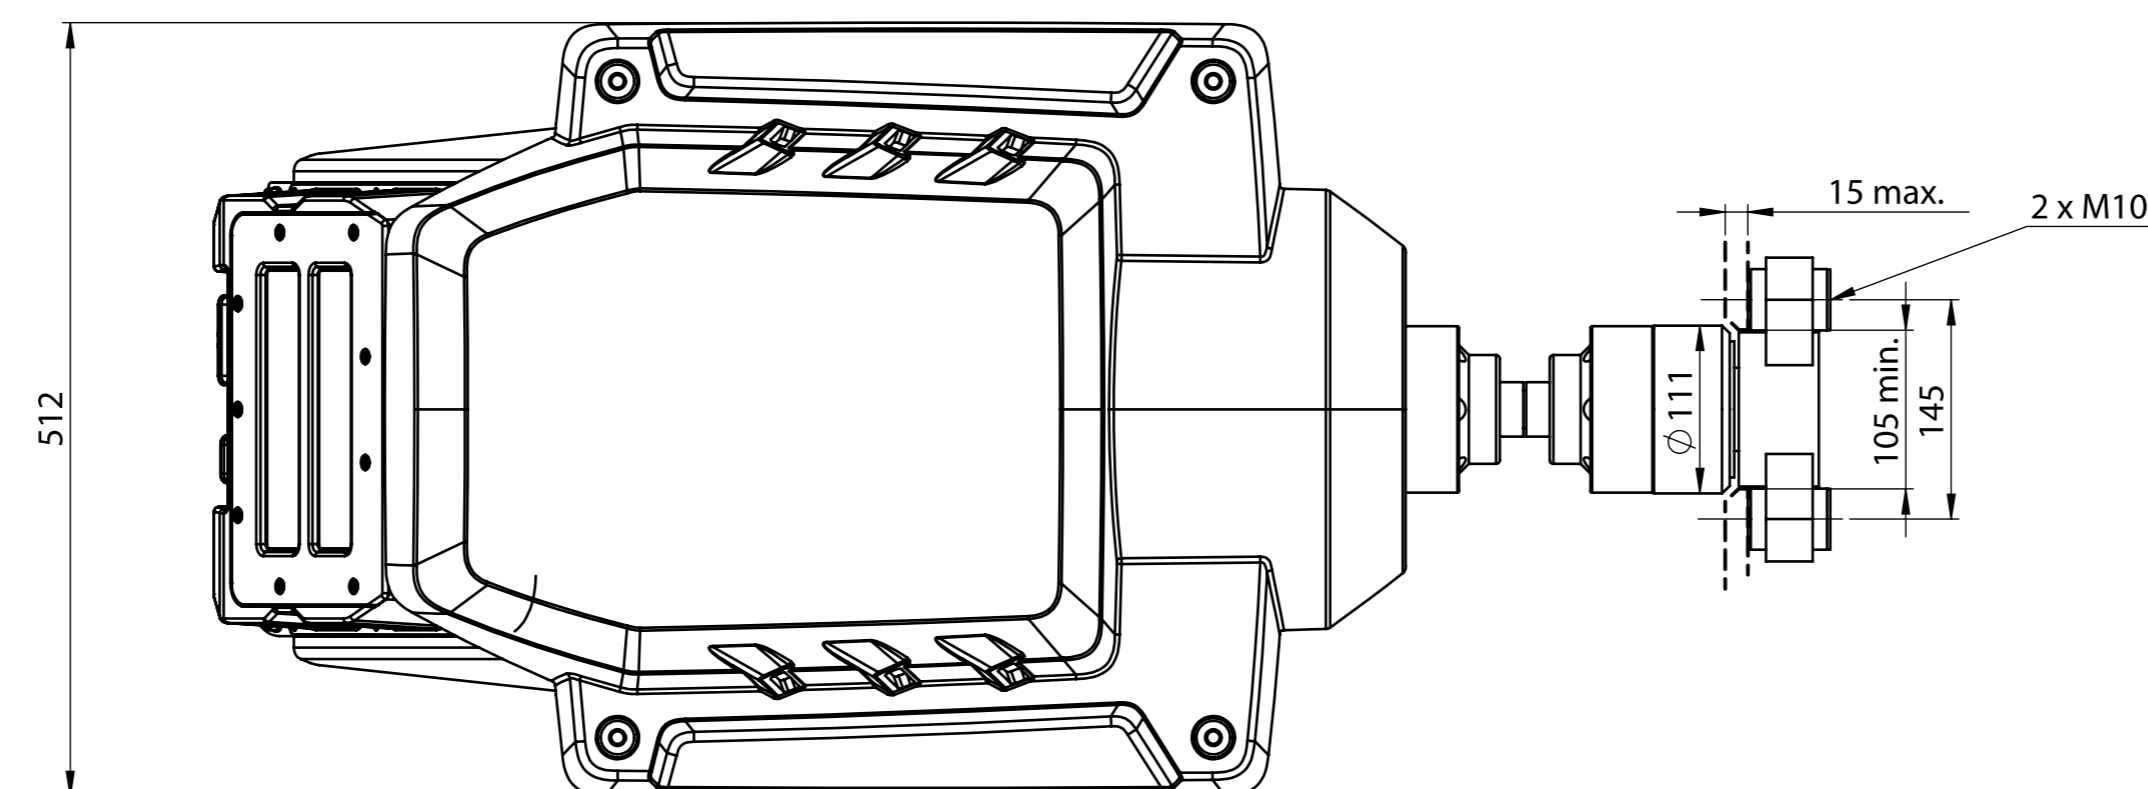

DEEP BLUE with drive shaft CV10
and thrust bearing B10

DETAIL A
MAßSTAB 1:2

DEEP BLUE with drive shaft CV15
and thrust bearing B10

Torqueedo
Deep Blue 80i 1400