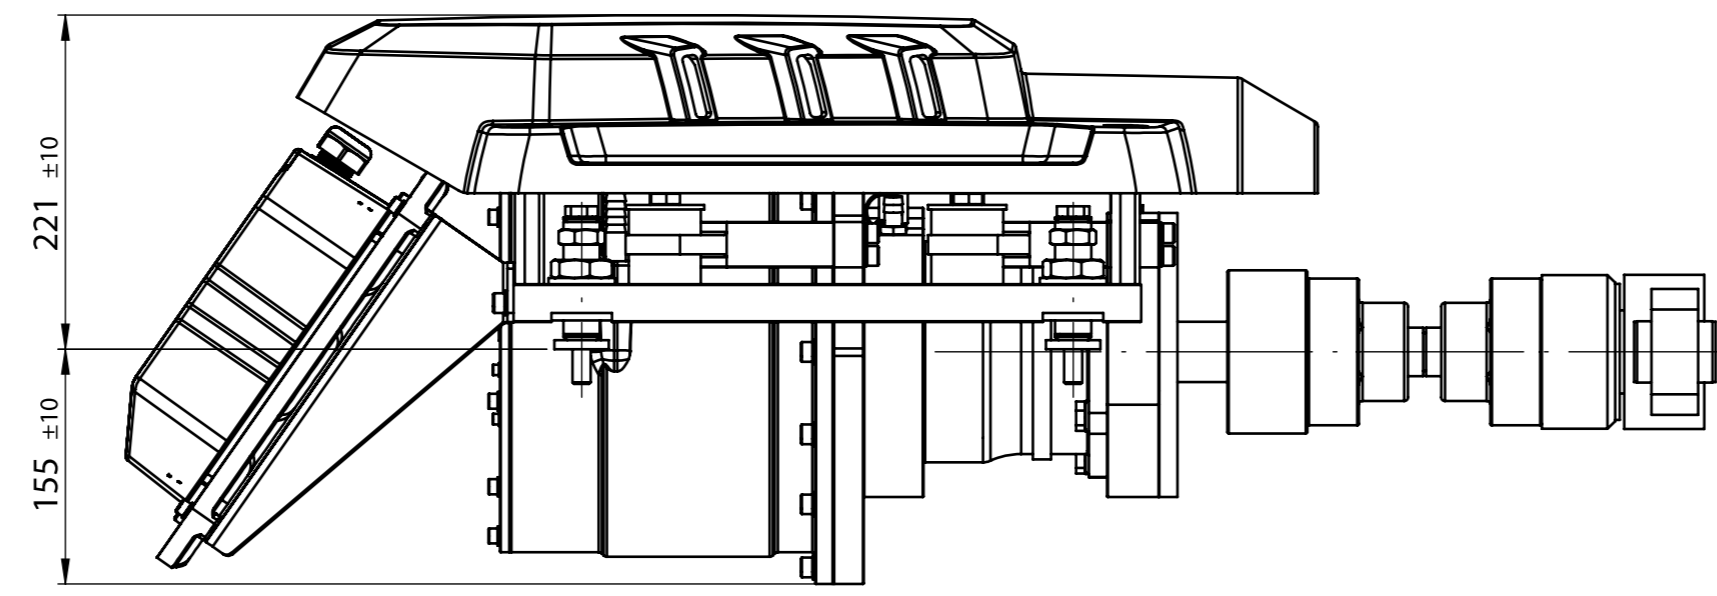

DEEP BLUE with drive shaft CV10
and thrust bearing B10

DETAIL A
MAßSTAB 1:2

DEEP BLUE with drive shaft CV15
and thrust bearing B10

Torqueedo
Deep Blue 80i 1400