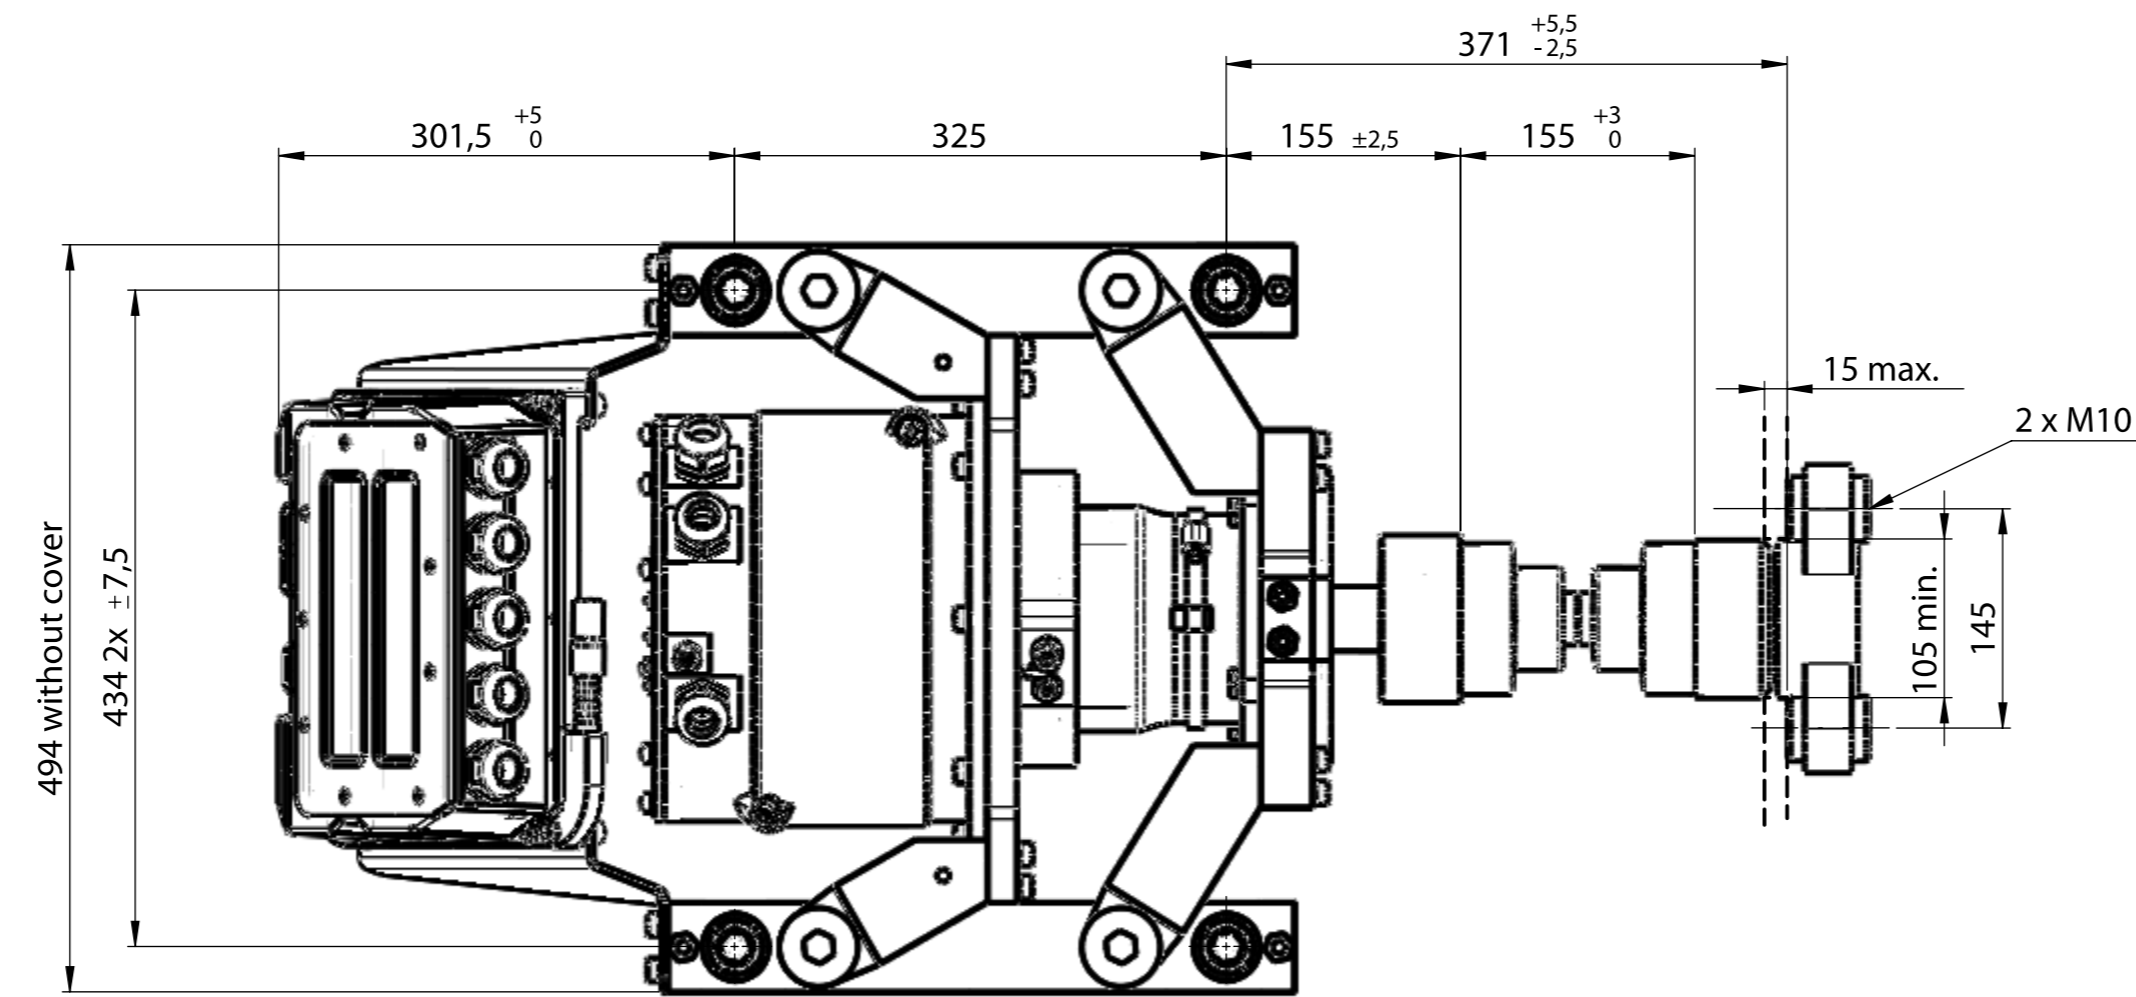

DEEP BLUE with drive shaft CV10
and thrust bearing B10

DETAIL A
MAßSTAB 1:2

DEEP BLUE with drive shaft CV15
and thrust bearing B10

Torqueedo
Deep Blue 80i 1400