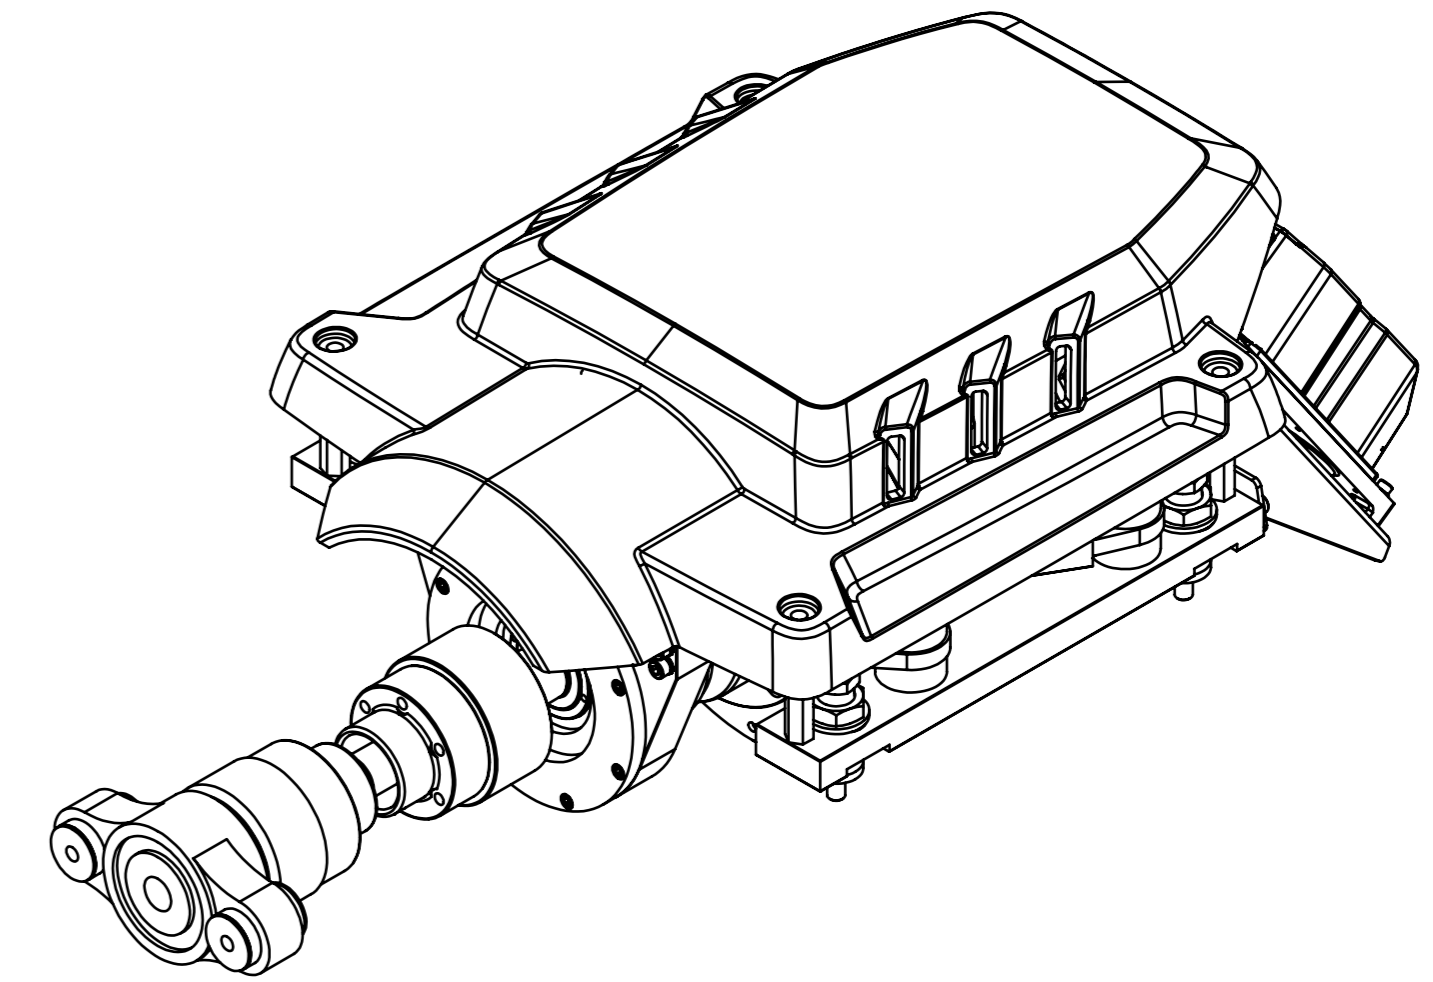

DEEP BLUE with drive shaft CV10
and thrust bearing B10

DETAIL A
MAßSTAB 1:2

DEEP BLUE with drive shaft CV15
and thrust bearing B10

Torqueedo
Deep Blue 80i 1400