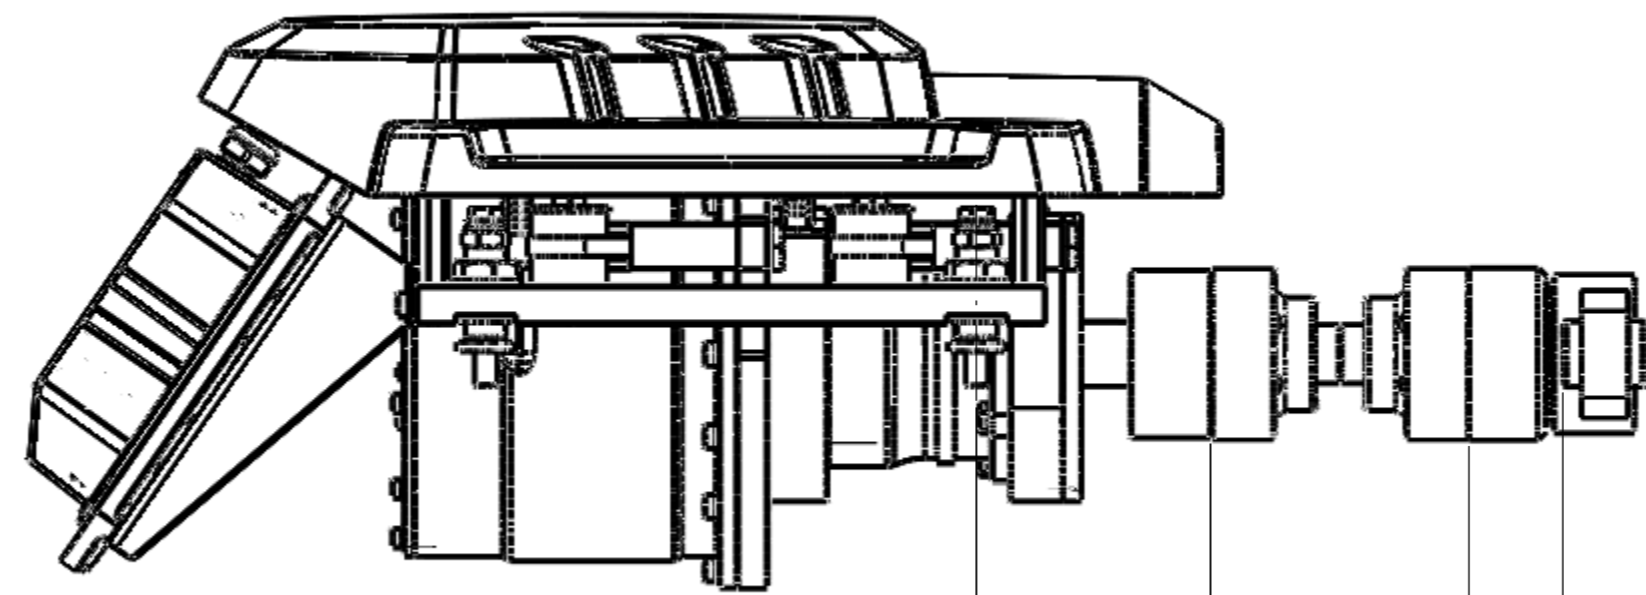

DEEP BLUE with drive shaft CV10
and thrust bearing B10

DETAIL A
MAßSTAB 1:2

DEEP BLUE with drive shaft CV15
and thrust bearing B10

Torqueedo
Deep Blue 80i 1400