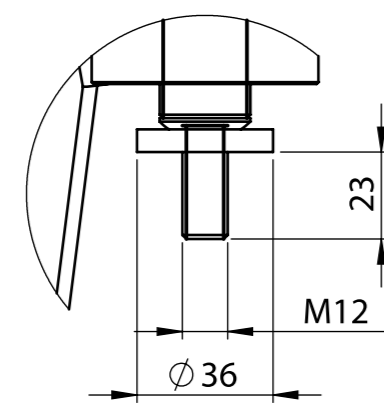

DEEP BLUE with drive shaft CV10
and thrust bearing B10

DETAIL A
MAßSTAB 1:2

DEEP BLUE with drive shaft CV15
and thrust bearing B10

Torqueedo
Deep Blue 80i 1400