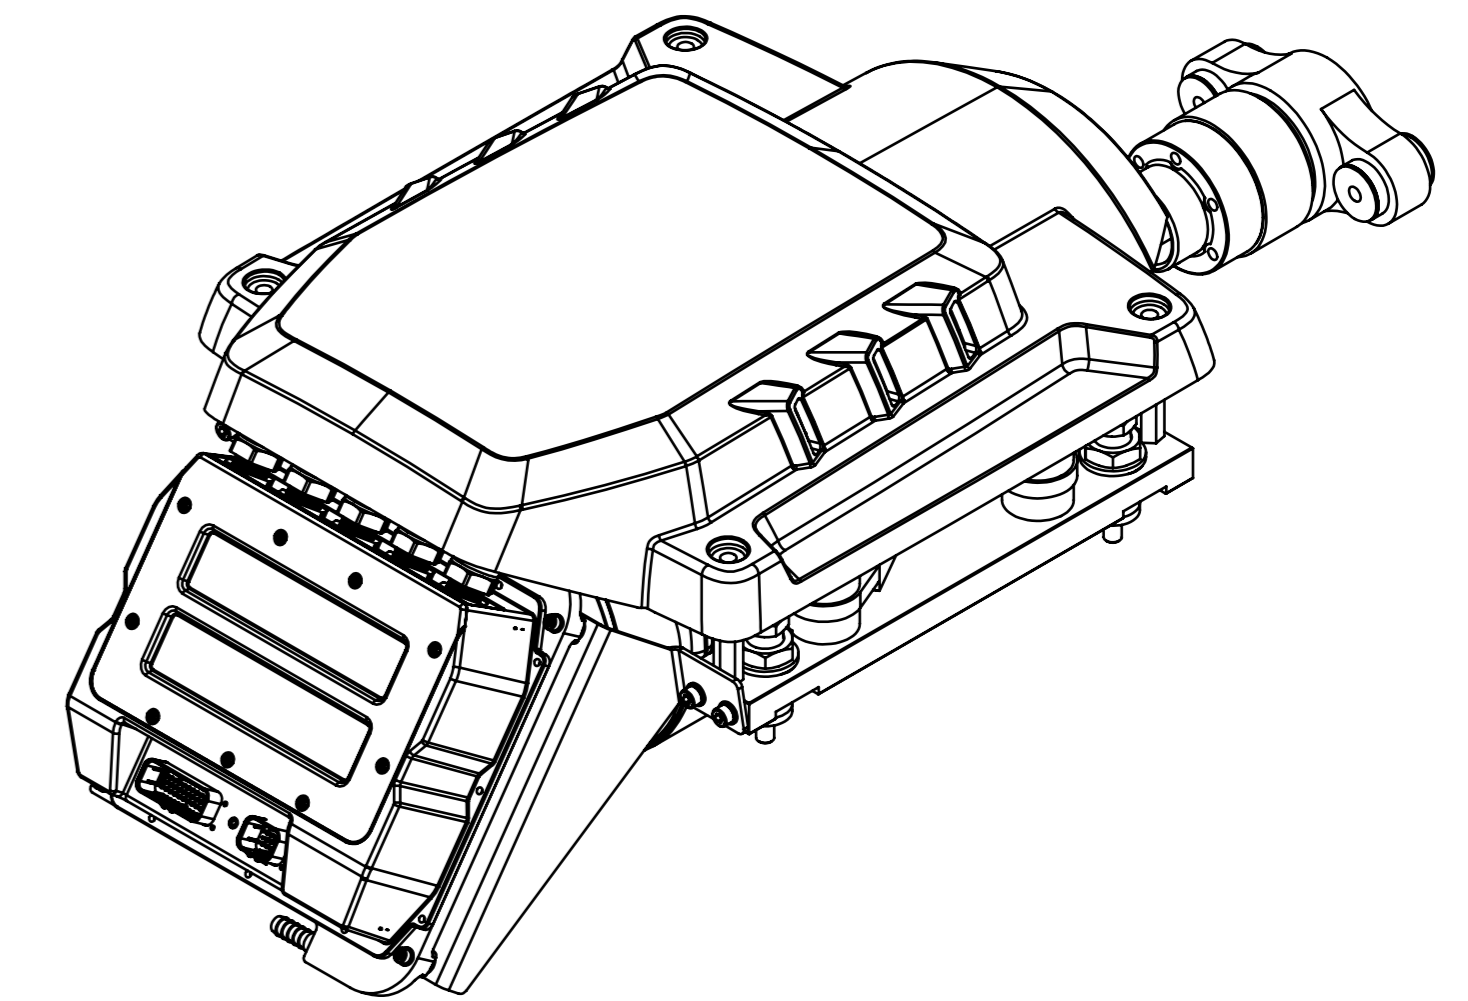

DEEP BLUE with drive shaft CV10
and thrust bearing B10

DETAIL A
MAßSTAB 1:2

DEEP BLUE with drive shaft CV15
and thrust bearing B10

Torqueedo
Deep Blue 80i 1400